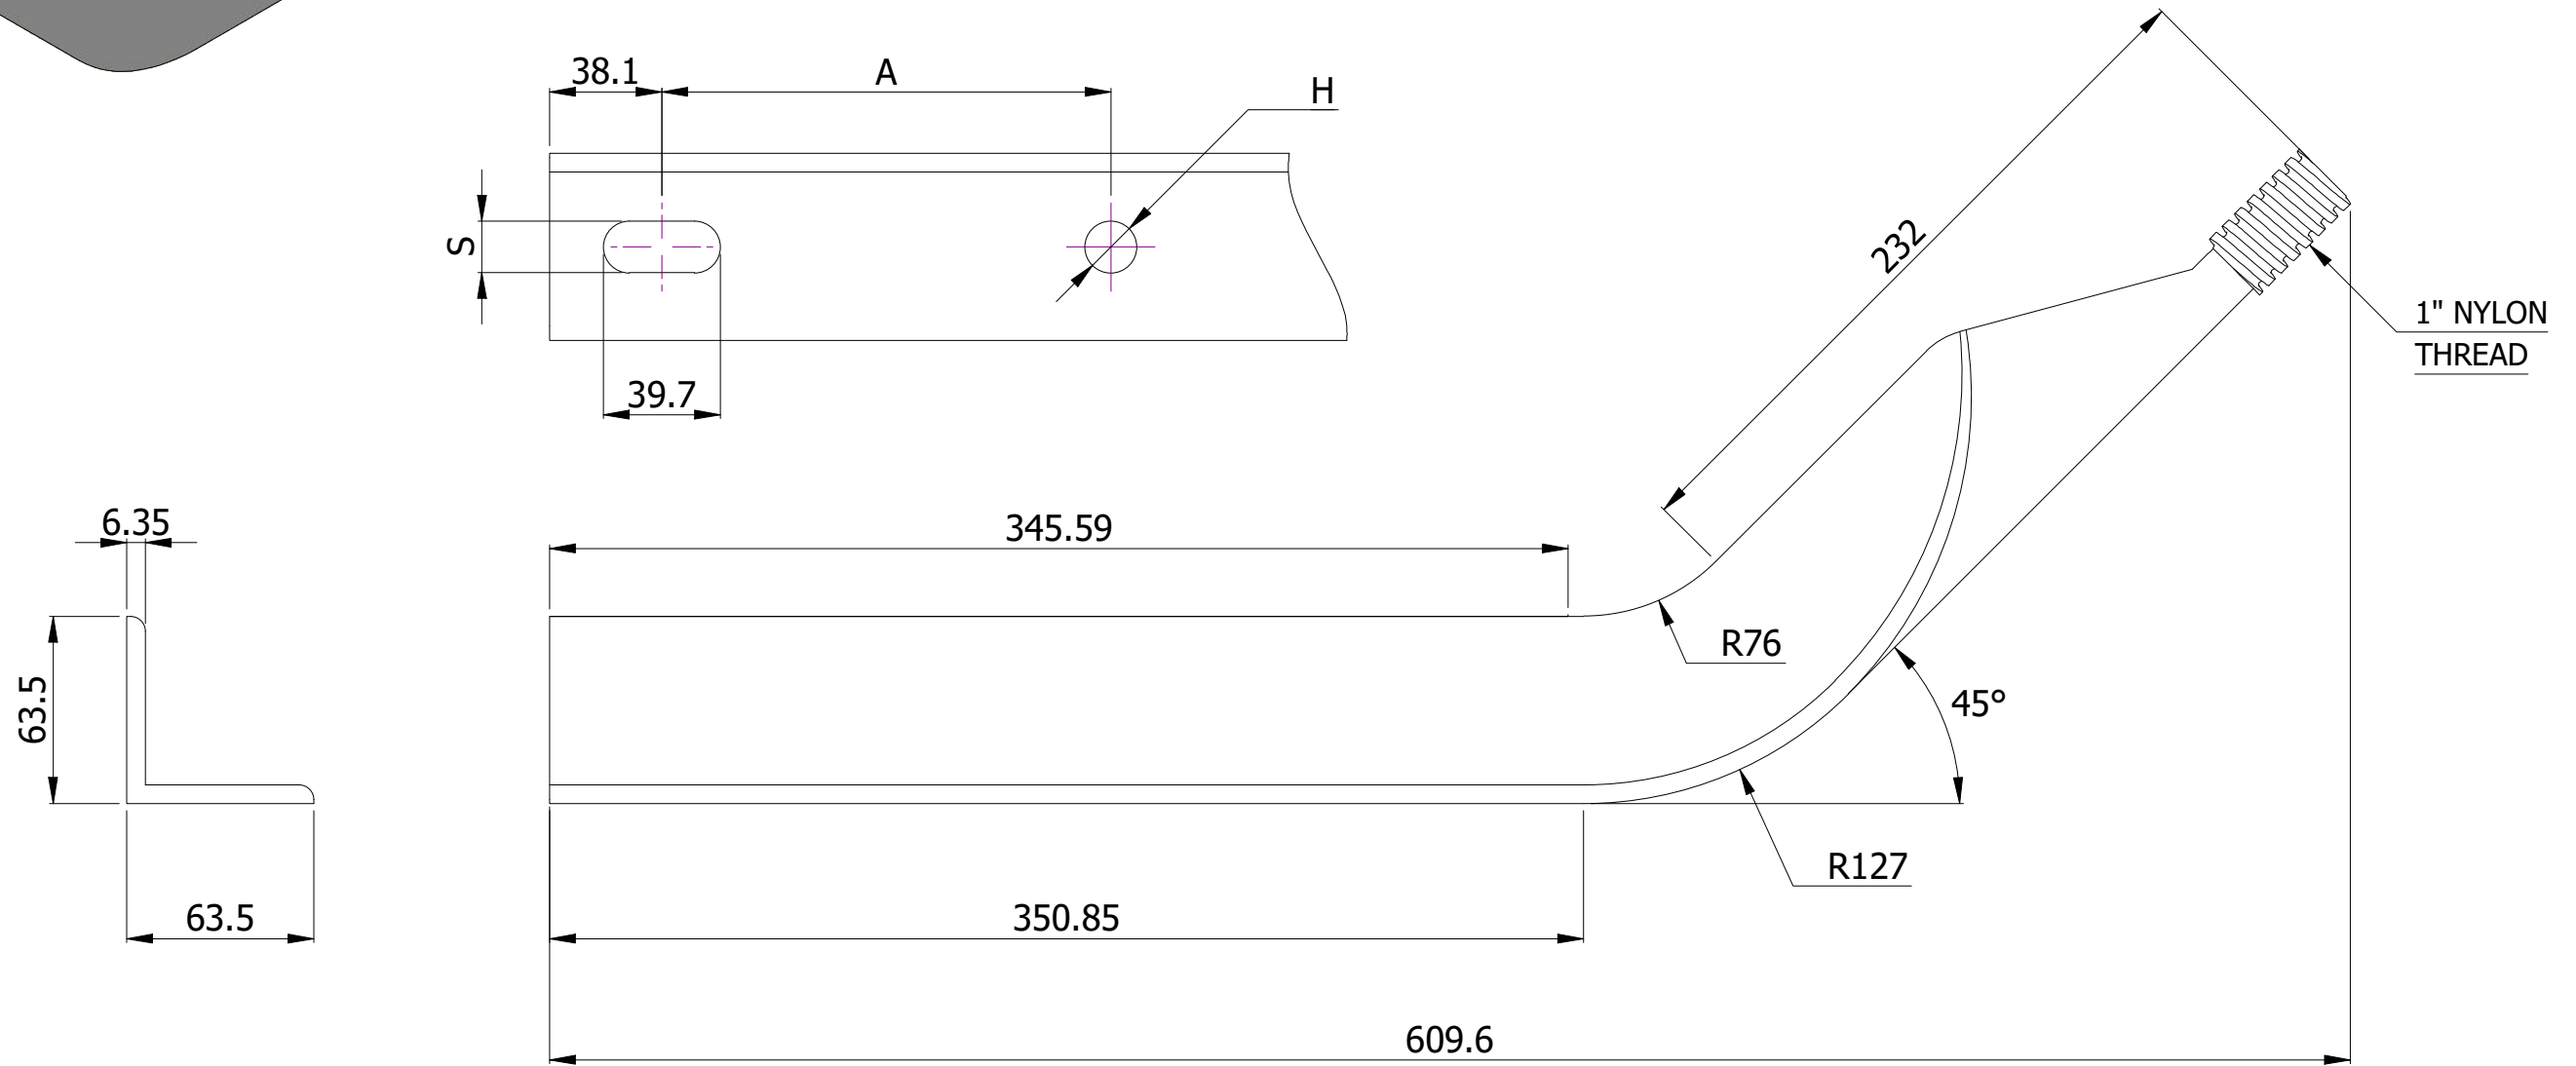

SR NO	PART NUMBER	DESCRIPTION	A	H	S
1	SPA0158NT	PIN POLE TOP ANGLE 24" 1" NYLON THREAD 5/8" SLOT & HOLE [SKY PIN]	152.4	17.5	17.5
2	SPA0134NT	PIN POLE TOP ANGLE 24" 1" NYLON THREAD 3/4" SLOT & HOLE [SKY PIN]	203	20.6	20.6

NOTES:

1. CANTILEVER LOAD RATING: 2200 LBS.
2. MATERIAL:
  - a. BODY - STEEL.
  - b. TIP - NYLON.
3. FINISH - GALVANIZED AS PER ASTM A153.
4. ALL DIMENSIONS ARE IN MM.

THIS DRAWING  
CONTAINS  
CONFIDENTIAL  
INFORMATION  
AND IS THE  
EXCLUSIVE  
PROPERTY OF  
ORBIS  
MANUFACTURING

**ORBIS**

DRAWN	MSM	DATE	18-10-2022
APPROVED	DMM	DATE	25-10-2022
REVISION	-		

**DRAWING NUMBER**

SPA01XXNT

**DESCRIPTION**

PIN POLE TOP ANGLE 24" 1" NYLON  
THREAD [SKY PIN]